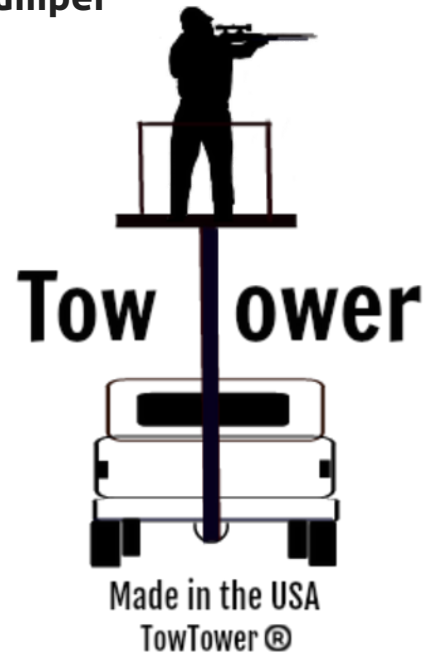

Tow Tower™

FACTS

Weight: Approximately 65 pounds (with extension)

Height: Bottom of base section to grid platform, 6 feet and 9 inches

Length of extension: 3 feet

Tested bearing weight: 330 lbs without ratchets on bumper

2" x 2" Receiver Hitch required

Package Includes

Swivel Seat

Padded Shooter Rest

Receiver Hitch Base

Three Pins with Cotter Key

Pull-up Cord

Two 12-ft Ratchets for Bumper

A 3-ft extension is optional

Features

Why waste precious hunting time with long treks through the woods to get to your stand only to find it damaged and unusable? Simply drive your vehicle to your favorite “HOT” spot, set up the Tow Tower™ and climb aboard – it is that simple!

Never leave your vehicle unattended again, no worries that someone has vandalized your stand, you’ll never get turned around or lost in the woods.

You can hunt longer and know that the safety and comfort of your vehicle is always just a few seconds away.

Order your Tow Tower hunting stand today! Stand for something!

Contact: Gary Aydelott, 615.642.7084 or gaydelott@gmail.com

RhinoOutlet.com/tow-tower